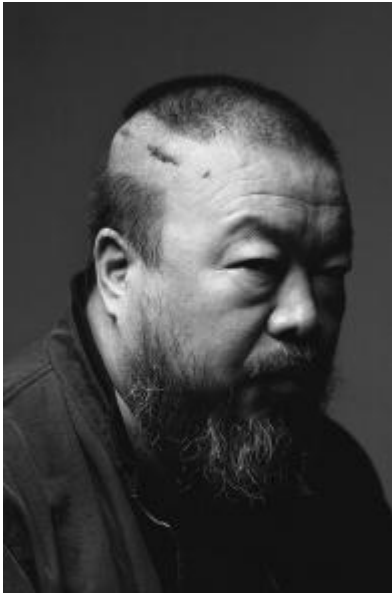

1. Authors

艾未未 (Ai Weiwei)

Artiste

Born in 1957, artist 艾未未 (Ai Weiwei) shares his time between Beijing, Berlin, and his studio on the island of Lesbos, in Greece. His work takes a variety of forms, including video, photography, installations, sculpture, architecture, curating, publishing, blogging, music and happenings. His extremely rigorous approach, both conceptually and artistically, unflinchingly addresses some of the most sensitive subjects in our society. An important part of his work is now about the migrant crisis in Europe and the Middle-East.